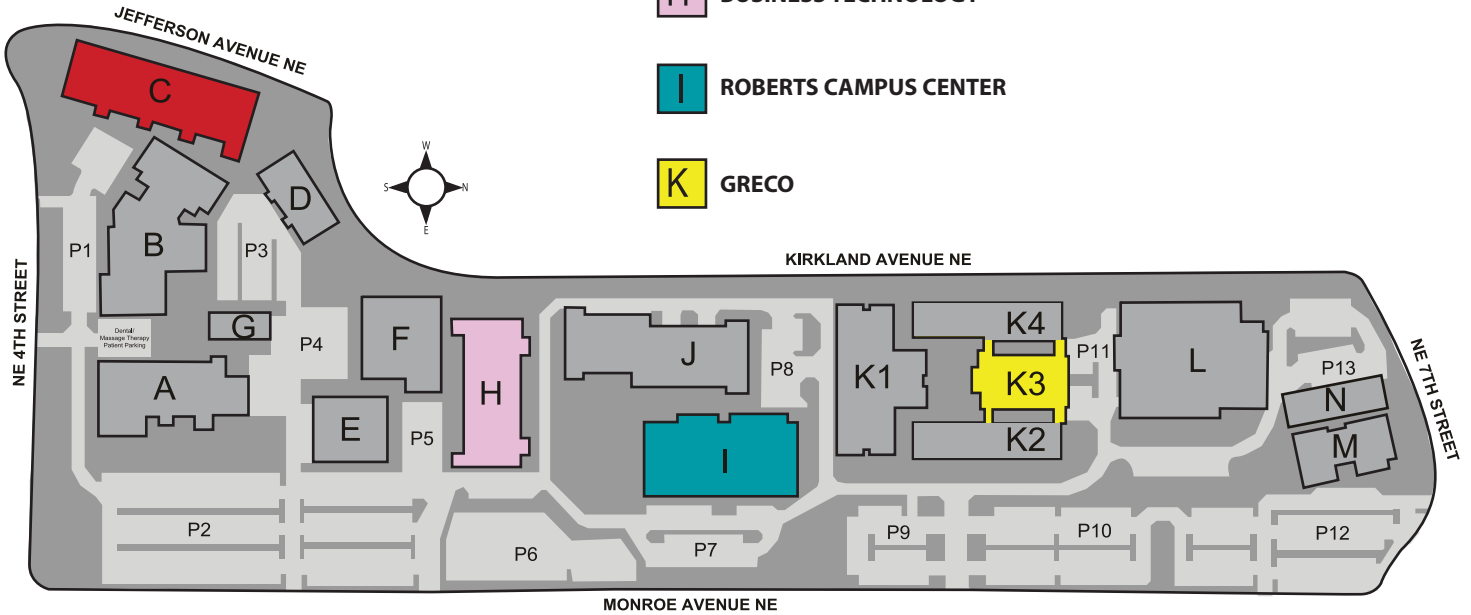

Renton Technical College

C TECHNOLOGY RESOURCE CENTER

H BUSINESS TECHNOLOGY

I ROBERTS CAMPUS CENTER

K GRECO

Directions to the RTC Cam

Driving Directions

To RTC Main Campus from I-405

NORTHBOUND

Take Exit 4. After exiting, do not take the Maple Valley exit to the right. Stay to the left and take the Bronson Way exit to Renton. Turn right at bottom of the off-ramp. Continue to the next stoplight and turn right onto Sunset Boulevard. One block further at the stoplight, turn right onto NE 3rd Street. Follow NE 3rd Street to the top of the hill. RTC is on the left side after you crest over the top of the hill. Turn left on Monroe Avenue NE to access the main entrance.

SOUTHBOUND

Take Renton Exit 4, merge onto Sunset Boulevard, turn left at the first stoplight onto NE 3rd Street. Follow NE 3rd Street to top of hill. RTC is on the left side after you crest over the top of the hill. Turn left on Monroe Avenue NE to access the main entrance.